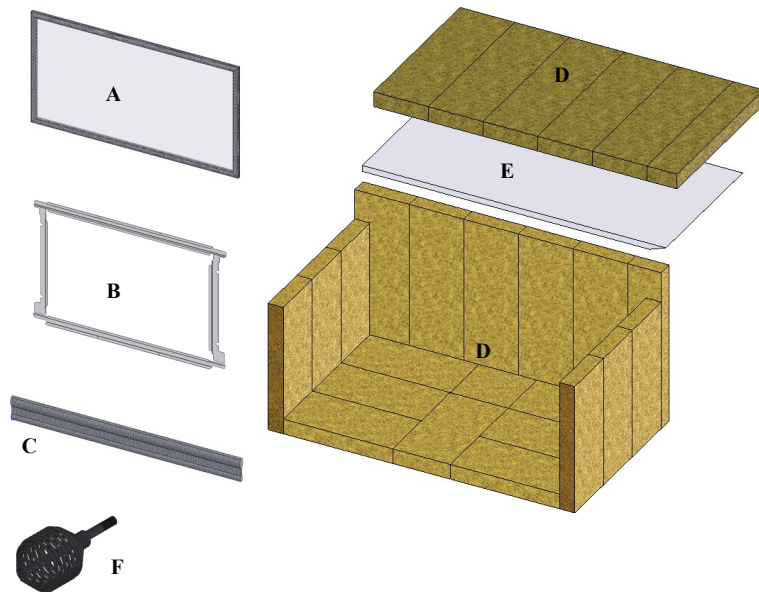

KOZY HEAT Z-42 / Z-42-CD PARTS LIST

Z-42 REPLACEMENT PARTS

A	150-380	Replacement Glass
B	200-181	Glass Clips (4)
C	810	Glass Gasket
D	300-600	Firebrick (specify size)
E	Z42-900	Refractory Brick Panel
F	500-304Z	Black Spring Handle w/ Rod

Z-42-CD REPLACEMENT PARTS

A-CD	150-250	Replacement Glass
B-CD	200-160	Glass Clips (8)
C-CD	808	Glass Gasket Kit
D	300-600	Firebrick (specify size)
E	Z42-900	Refractory Brick Panel
F-CD	804	Door Gasket Kit
G-CD	500-404	Banger Rope
H-CD	300-349	Door pins
I-CD	500-307	5/16" Black spring Handle